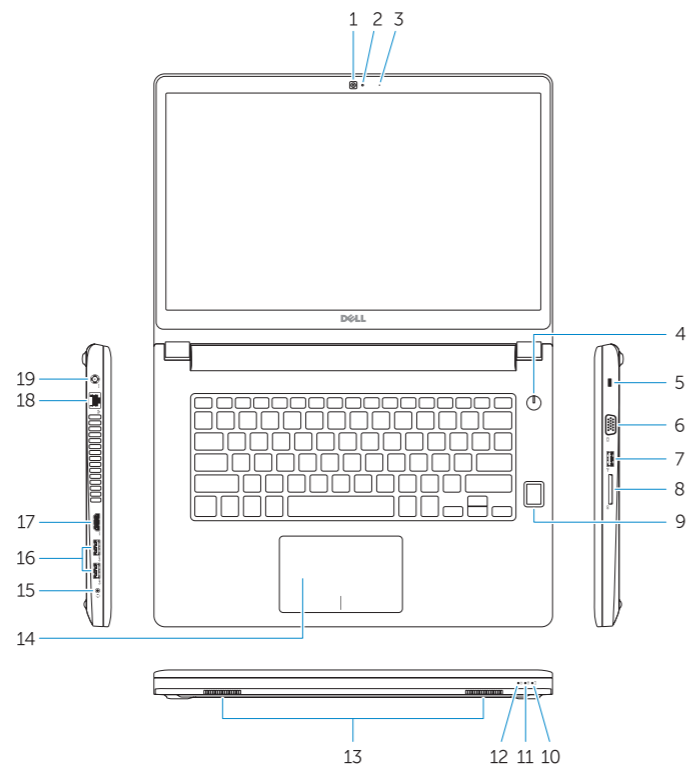

## Features

[Značajke](#) | [Jellemzők](#) | [Характеристики](#) | [Funkcije](#)

1. Camera
2. Camera-status light
3. Microphone
4. Power button (No LED indicator)
5. Security-cable slot
6. VGA connector
7. USB 2.0 connector
8. Memory card reader
9. Fingerprint reader (optional)
10. Battery-status light
11. Hard-drive activity light
12. Power-status light
13. Speakers
14. Touchpad
15. Headset connector
16. USB 3.0 connector (2)
17. HDMI connector
18. Network connector
19. Power connector
20. Battery
21. Battery release latch
22. Service-tag label